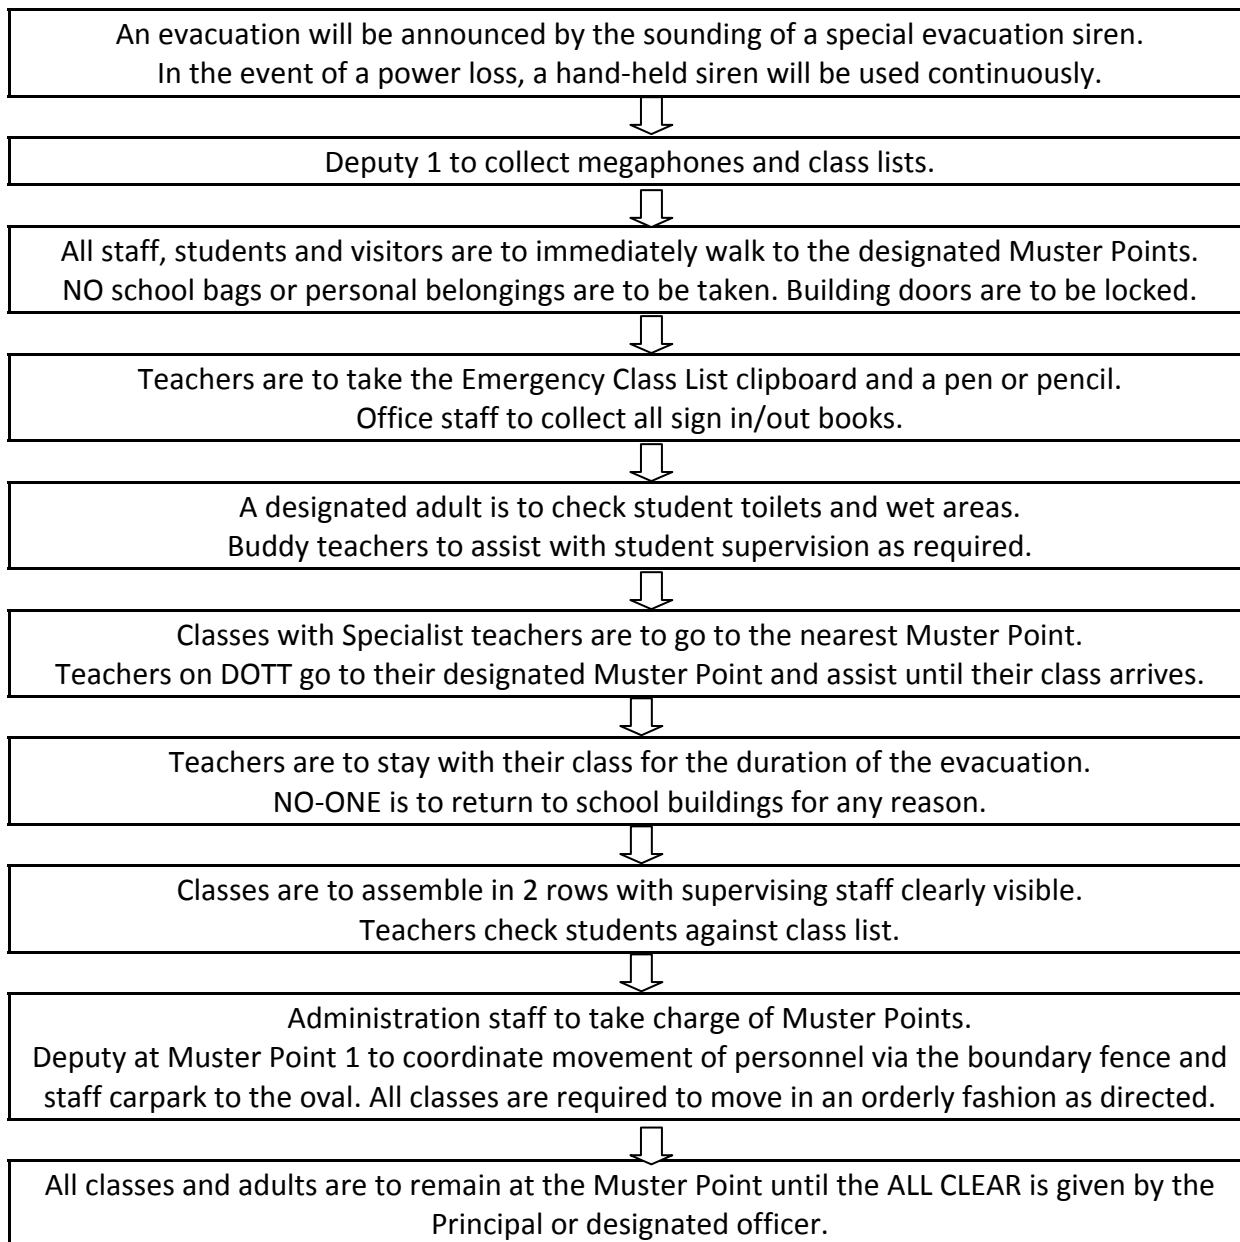

EVACUATION PROCEDURE

Toilet blocks are to be checked by the class teacher closest to the block toilets or an EA working in the class with that teacher. If a designated teacher is absent, then the teacher from the adjoining class takes responsibility.