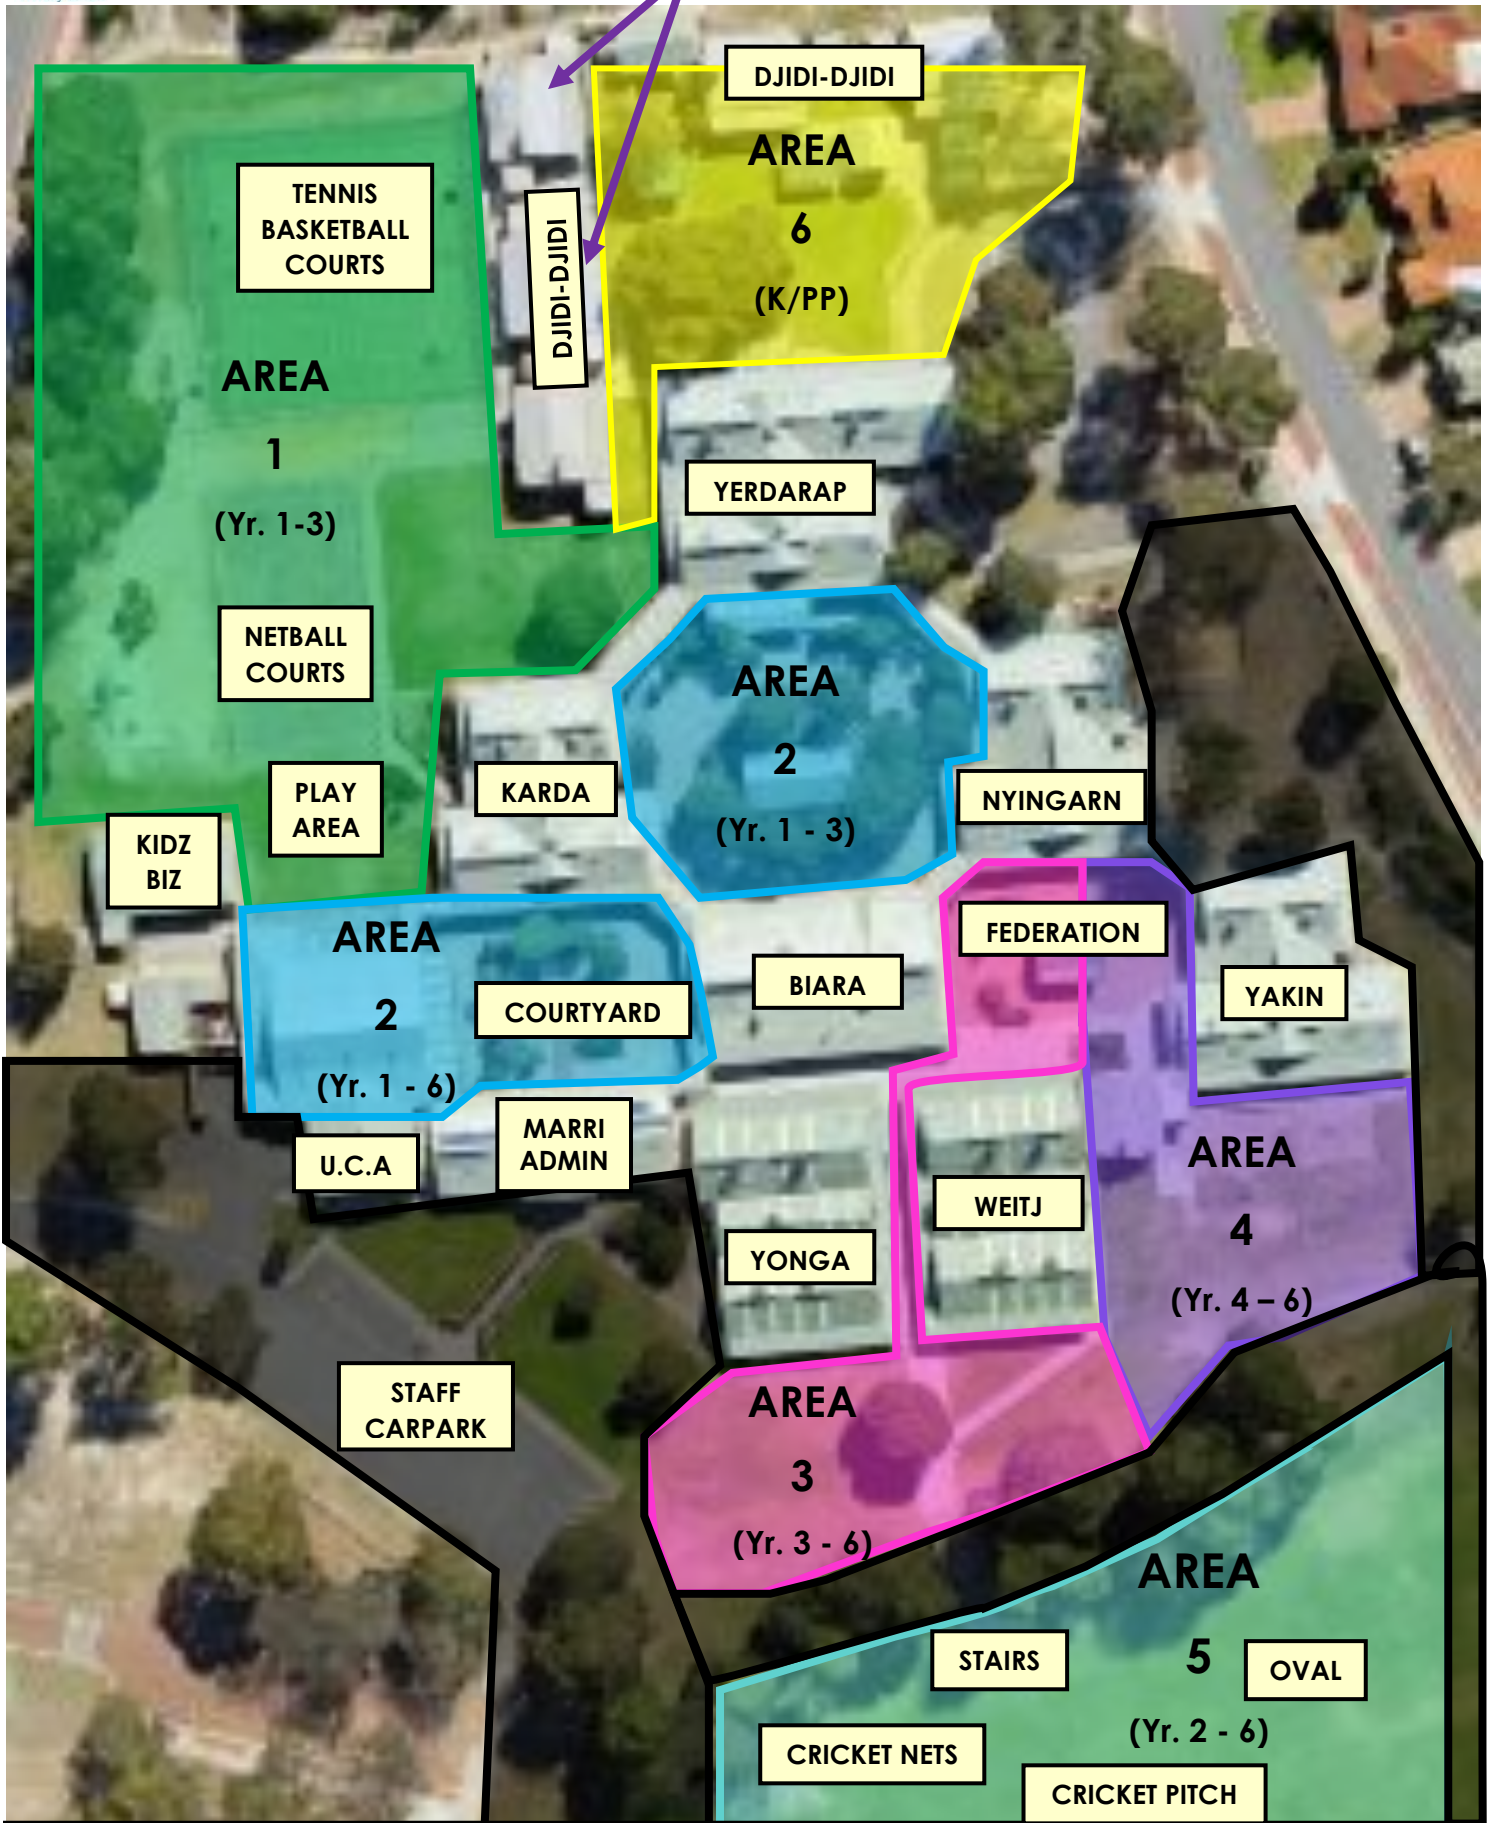

Kindy Classrooms

**OUT OF AREA:**

- Staff carpark and grassed area in front of Marri (Admin)
- Embankment along the gate and surrounding edge of Area 6
- Behind Yakin
- Playground beyond Area 5

**STAFF:**

Hat, Hiviz vest and duty bag

**TIMES:**

- Recess: 10:50 - 11:10
- Lunch Eating: 1:00 – 1:15
- Lunch Play: 1:15 – 1:40